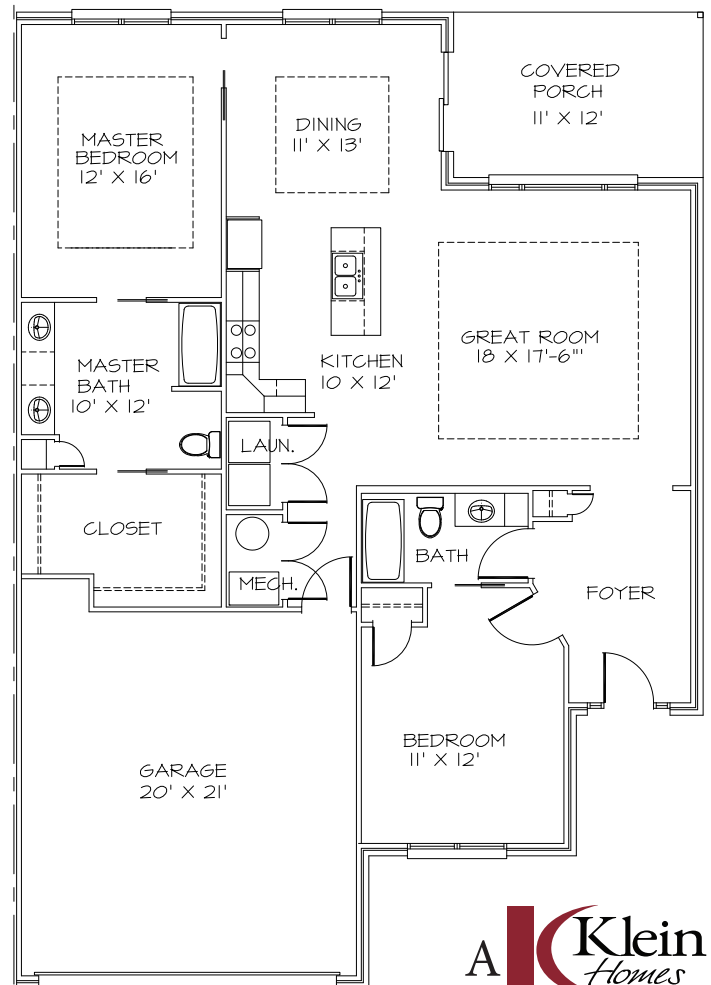

# The Grace

**1584 sq. ft.**

- Open Floor Plan
- Covered Patio
- Two Car Garage
- Handicap Accessible
- Garden Tub or Cultured Marble Shower
- Energy Efficient
- Designs custom fit to your needs

# Mystic Falls

**A Klein Homes**  
Development

Room sizes are approximate.