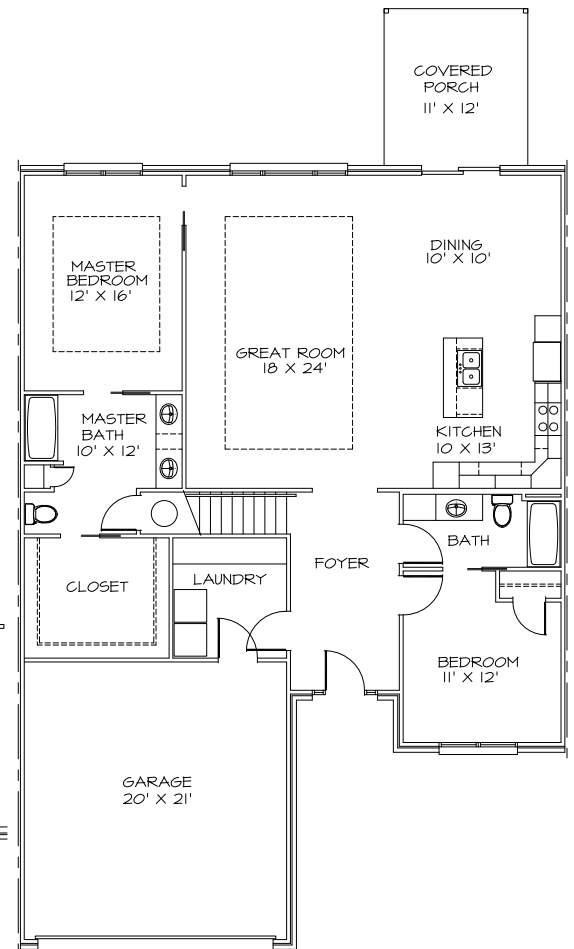

The Keepsake

2200 sq. ft.

Open Floor Plan

Covered Patio

Two Car Garage

Handicap Accessible

Garden Tub or Cultured Marble Shower

Energy Efficient

Designs custom fit to your needs

Mystic Falls

A Klein Homes
Development

Room sizes are approximate.

7232 Nova's Landing Dr. • Sellersburg, IN 47172 • (812) 246-HOME (4663) • KleinBuiltHomes.com