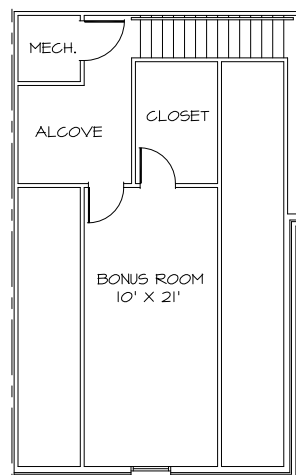

The Keepsake

2200 sq. ft.

Open Floor Plan

Covered Patio

Two Car Garage

Handicap Accessible

Garden Tub or Cultured Marble Shower

Energy Efficient

Designs custom fit to your needs

Mystic Falls

A Klein Homes
Development

Room sizes are approximate.

7232 Nova's Landing Dr. • Sellersburg, IN 47172 • (812) 246-HOME (4663) • KleinBuiltHomes.com