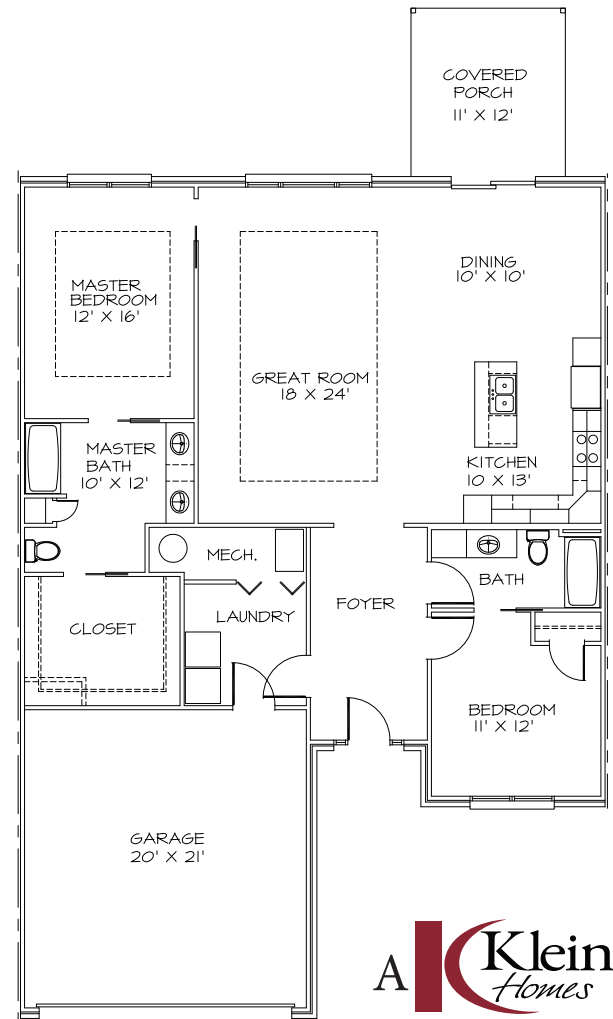

# The Mystic

**1710 sq. ft.**

Open Floor Plan

Covered Patio

Two Car Garage

Handicap Accessible

Garden Tub or Cultured Marble Shower

Energy Efficient

Designs custom fit to your needs

# Mystic Falls

**A Klein Homes**  
Development

Room sizes are approximate.

7232 Nova's Landing Dr. • Sellersburg, IN 47172 • (812) 246-HOME (4663) • KleinBuiltHomes.com